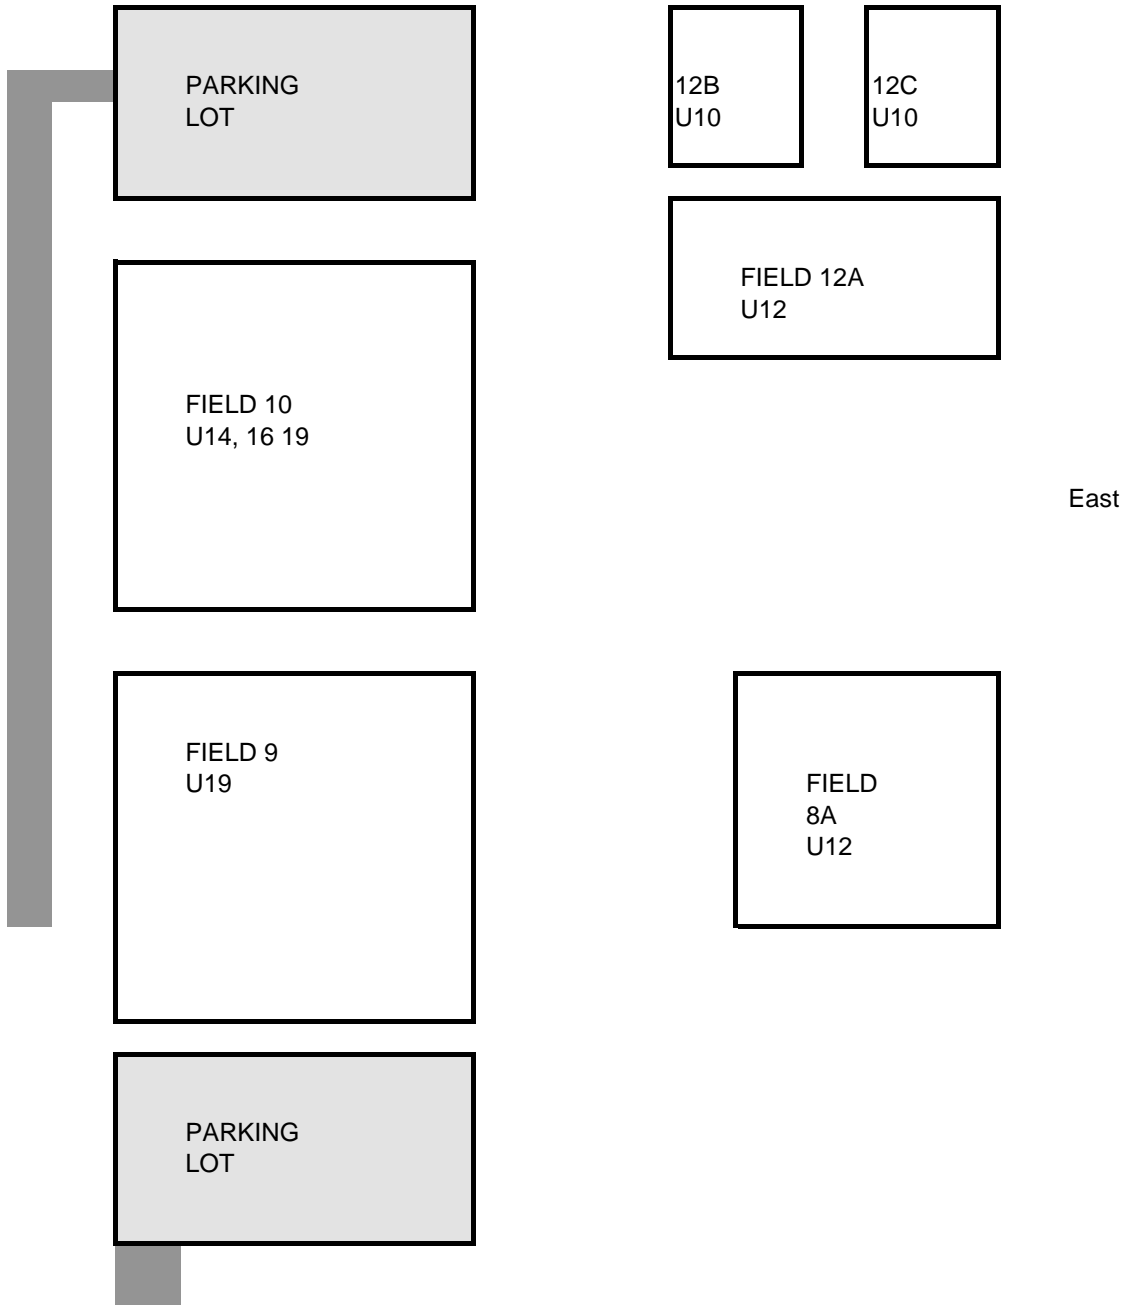

LIBERTYVILLE TOWNSHIP SPORTS COMPLEX

North